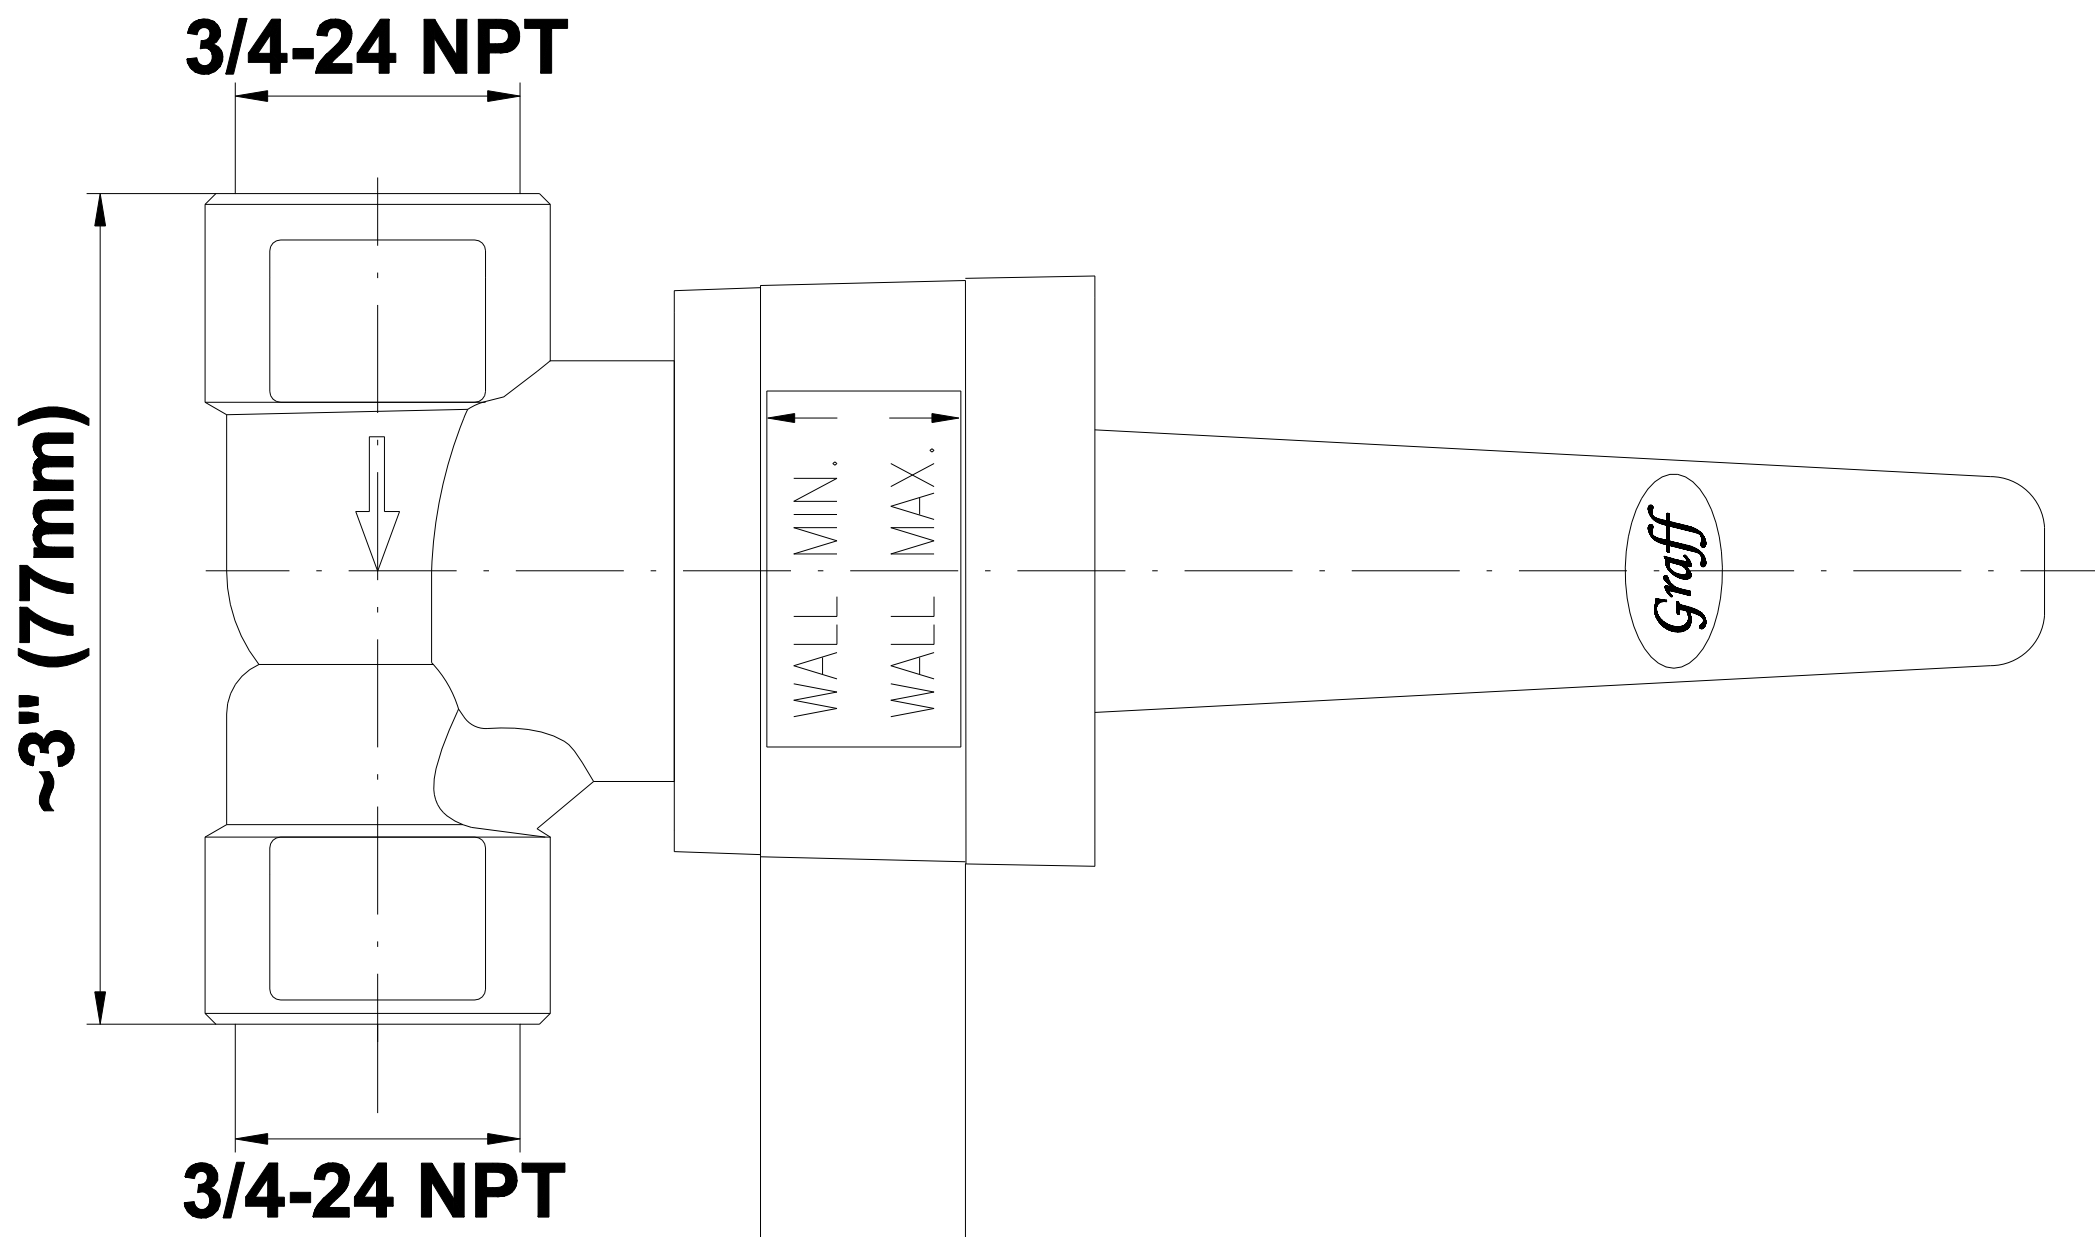

3/4" Stop / Volume Control Valve G-8075

Wall Min 1-3/8" (35mm)

Wall Max 2-1/8" (54mm)